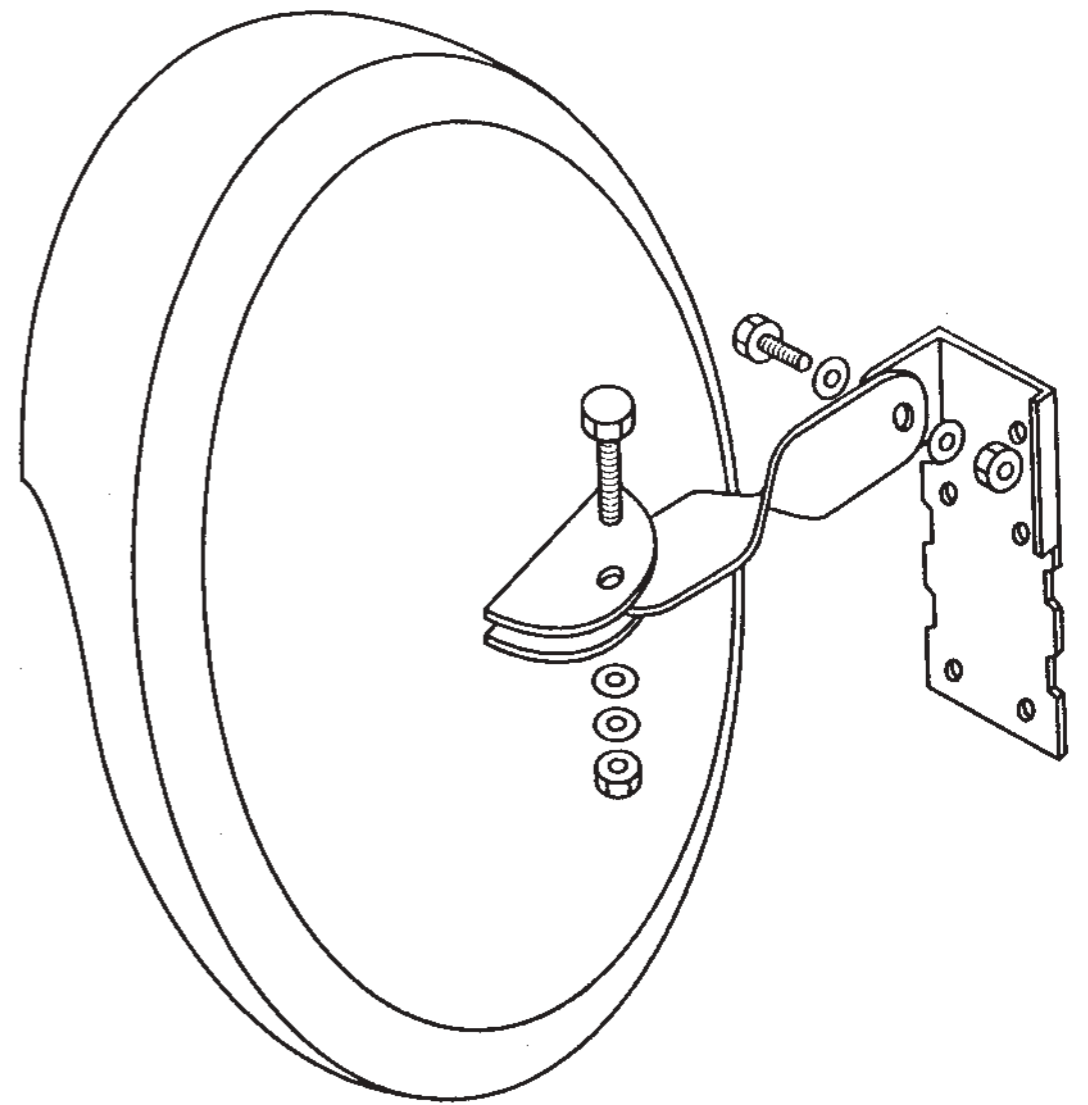

CONVEX MIRROR

- **Avoid hitting objects or pedestrians when backing out of the garage or driveway.**
- **See oncoming traffic when exiting from parking garages, parking lots, and alleys.**
- **Keep watch over aisles in retail stores.**
- **View front doors and entryways from your desk in office buildings.**

FEATURES

- **Easy installation with included mounting bracket.**
- **Lightweight and break-resistant.**
- **Built-in visor reduces glare from overhead lights.**

MADE IN TAIWAN

MAXSA®

MAXSA Innovations
8412 Cathedral Forest Drive
Fairfax Station, VA 22039
Tel: 703-495-0661
www.maxsainnovations.com

Model #37360