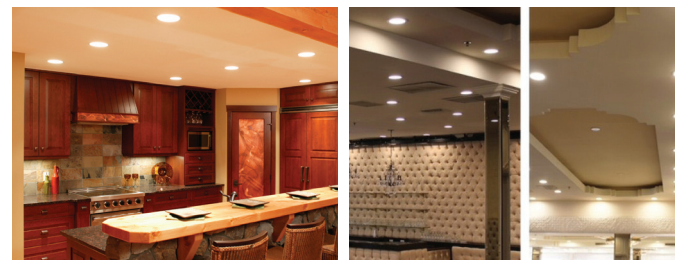

INCLUDES

- Downlight integrated with integrated trim
- User Guide
- Five (5) year limited warranty

SPECIFICATIONS

SKU #	80101 (Warm White) / 80102 (Cool White)
Unit UPC	8 99419 00081 3 / 8 99419 00082 0
Unit Dimensions	7.38" x 7.38" x 3.25"
Unit Weight	1.11 lbs
Master Carton Qty	10
Master Carton Dimensions	20.1" x 16.54" x 9.45"
Master Carton Weight	16.32 lbs

MAXSA
INNOVATIONS
Creating Unique Products

©2014 MAXSA Innovations V2

MAXSA Innovations
8412 Cathedral Forest Drive
Fairfax Station, VA 22039

Tel: 703-495-0661
info@maxsainnovations.com
www.maxsainnovations.com