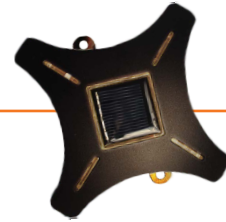

# NINJA STARS - Led deck accent lighting

MODEL # 47335

### Easy Install

These deck lights can be either set on the ground or mounted to any flat surface. Mounting is easy! You can either simply place them on the ground, or attach them by screwing into the integrated mounting holes. There are two mounting holes on the back of the unit. It's as easy as hanging a picture on the wall. Mounting screws included.