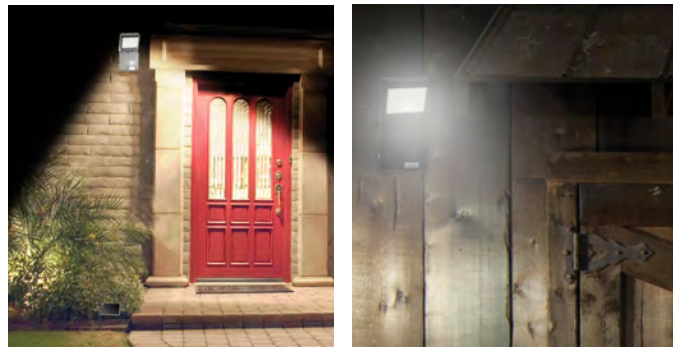

Battery-Powered LED SECURITY SPOTLIGHT

Model #42111

A Bright Light in a Small Package

Easily Installs Anywhere You Need Extra Light

Stay Safe! See What You're Doing!

Stop stumbling in the dark and keep your home safe with the motion activated Battery-Powered LED Security Spotlight.

An Automatic Light To:

- Scare away criminals
- Reduce night time trip and falls
- Help you find your keys at the door
- Provide light when your hands are full with late night chores

Easy to Install and Operate

Installation is simple. Put in the batteries, screw in the mounting bracket, and slide the module into the mounting bracket. No need to hire an electrician or install a separate solar panel. Mounts anywhere inside or out.

Customize Protection and Sensitivity

The two adjustment dials allow you to change the duration of each activation and the sensitivity of the light sensor, enabling the light to active earlier or later in the day and to stay on from 10 seconds to 1 minute.

Weatherproof

Install inside or outside! This sturdy light has been tested and rated for outdoor use.

INCLUDES

- Battery Powered Motion Activated LED Security Spotlight
- Mounting Hardware
- User guide
- One (1) Year Limited Warranty