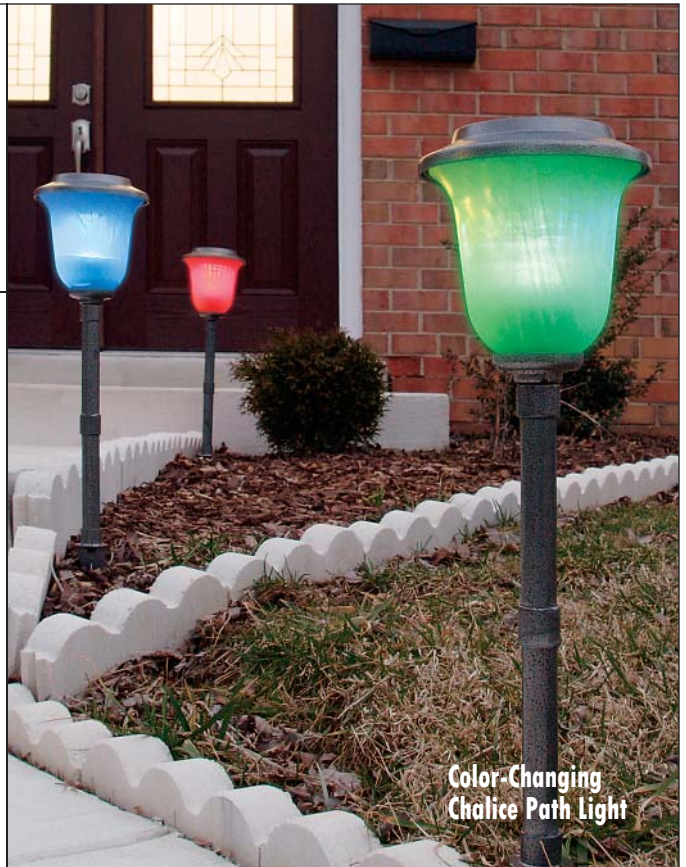

# SOLAR-POWERED COLOR-CHANGING Lights

- Lights gently change through all the colors of the rainbow.
- Automatically turn on at dusk and off at dawn.
- Provide up to 8 hours of light after dusk.
- Easily install in seconds. No wiring. Rechargeable batteries included.
- LED lights last up to 30,000 hours (about 15 years)!
- Stylish designs are attractive at day or night.
- Water and corrosion resistant.

Color-Changing Chalice Path Light

## SOLAR PARTY PATH LIGHT

Item #40007

- Black plastic construction.
- PATENT PENDING

## COLOR-CHANGING CHALICE PATH LIGHT

Item #42430

- Marbled glass and cast gun metal aluminum.