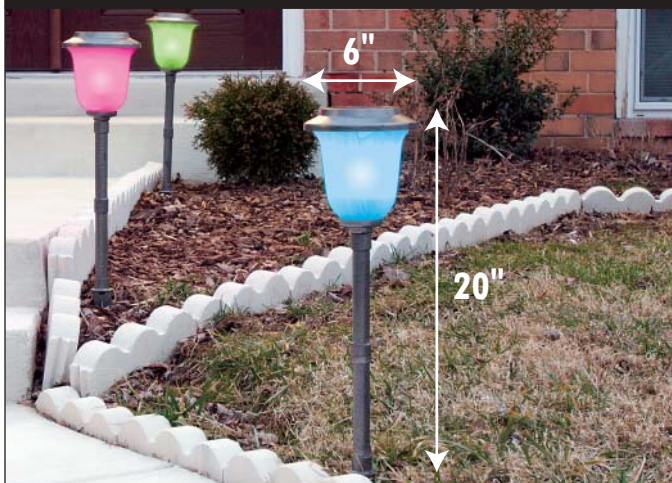

COLOR-CHANGING CHALICE PATH LIGHT

- Item #42430
- UPC: 899419000202
- Unit Dimensions: 7" x 7" x 9"
  Unit Volume: 0.26 ft³
  Unit Weight: 2.25 lbs.
- Master Carton Quantity: 4
  Master Carton Dimensions: 15" x 15" x 10"
  Master Carton Volume: 1.3 ft³
  Master Carton Weight: 12.75 lbs.

SOLAR FLOATING GLOBE