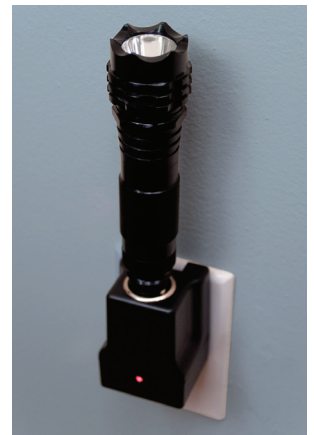

ac/dc rechargeable LED FLASHLIGHT

Never be without an emergency flashlight.

Never Buy Flashlight Batteries Again!

The AC/DC Rechargeable LED Flashlight comes with a wall-mounted electric charger so you can keep your flashlight ready at all times. Unscrew the base cap to reveal a 12-Volt DC adapter that plugs directly into any standard auto or boat power receptacle.

50 Times Brighter Than Standard LED Flashlights.

Our ac/dc rechargeable emergency flashlight uses a Cree Q4 LED bulb, the brightest, longest lasting bulb we offer. It delivers a bright, focused beam to illuminate paths up to 300 feet! Keep one ready for emergency use in the car or the home. The compact 7-inch light stores easily in a tool box or in your glove compartment or purse.

Keep In The Car For Emergencies

Innovative design features a pointed metal head that aids in breaking window glass in the event of an emergency. Strike the flashlight against a car window to make a life-saving escape.

Features

- Lifetime bulb never needs replacement.
- Shock & water resistant.
- Shatter-proof polycarbonate lens.

Remove the end cap to reveal a built-in DC adapter for charging in the home or the car.

Product Specifications: