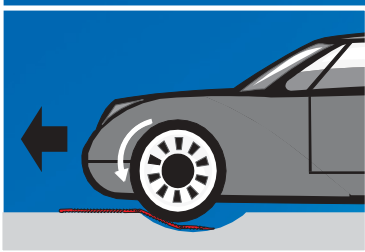

TRACTION MATS

*Never Get Stuck Again
in Snow, Ice, Sand or Mud!*

- Traction mats prevent your vehicle's tires from spinning.
- Avoid shoveling, towing, or calling someone for help.
- Simply place the mats under your car's drive wheels and go!
- Break-resistant plastic resists cold down to -22°F (-30°C). Rust-resistant brass pins.
- Large 5.5 x 23 inch size is perfect for all passenger vehicles. Includes 2 mats.