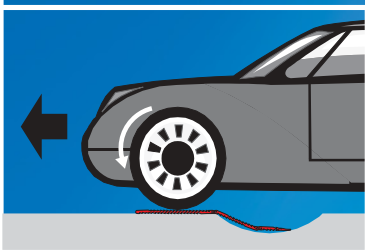

TRACTION MATS

*Never Get Stuck Again
in Snow, Ice, Sand or Mud!*

- Traction mats prevent your vehicle's tires from spinning.
- Avoid shoveling, towing, or calling someone for help.
- Simply place the mats under your car's drive wheels and go!
- Break-resistant plastic resists cold down to -22°F (-30°C). Rust-resistant brass pins.
- Large 5.5 x 23 inch size is perfect for all passenger vehicles. Includes 2 mats.